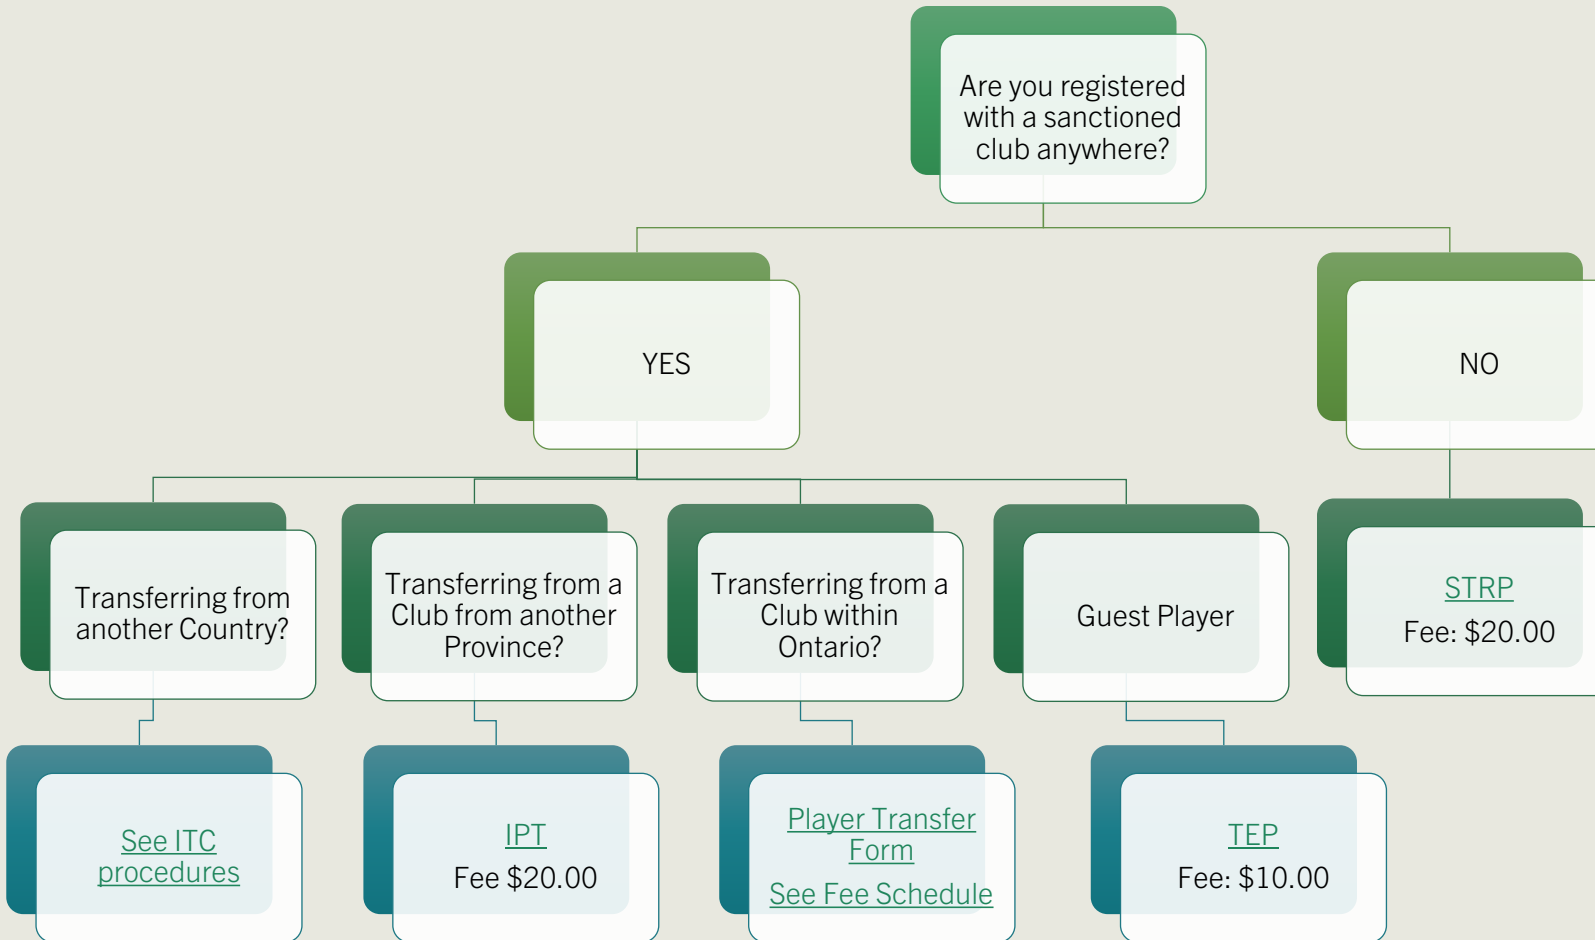

PERMIT FLOW CHART

Make payment [HERE](#)